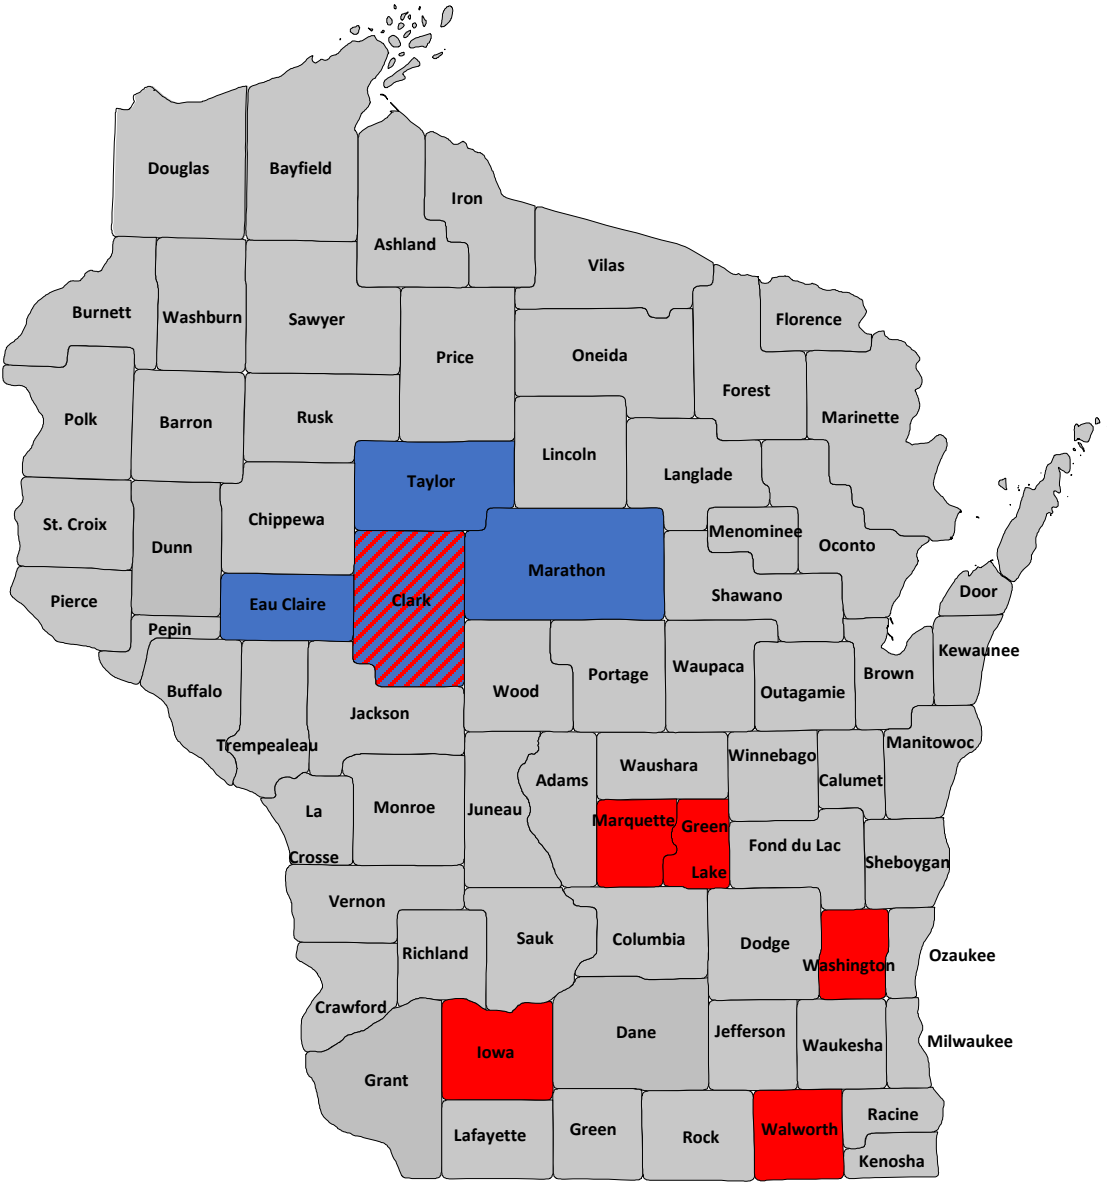

Confirmed Equine Cases of West Nile Virus and Eastern Equine Encephalitis Virus

2024

Total equine cases reported

- West Nile Virus: 9 horses (3 in Marquette county, 2 in Clark county)
- Eastern Equine Encephalitis: 10 horses (6 in Taylor county, 2 in Marathon county)