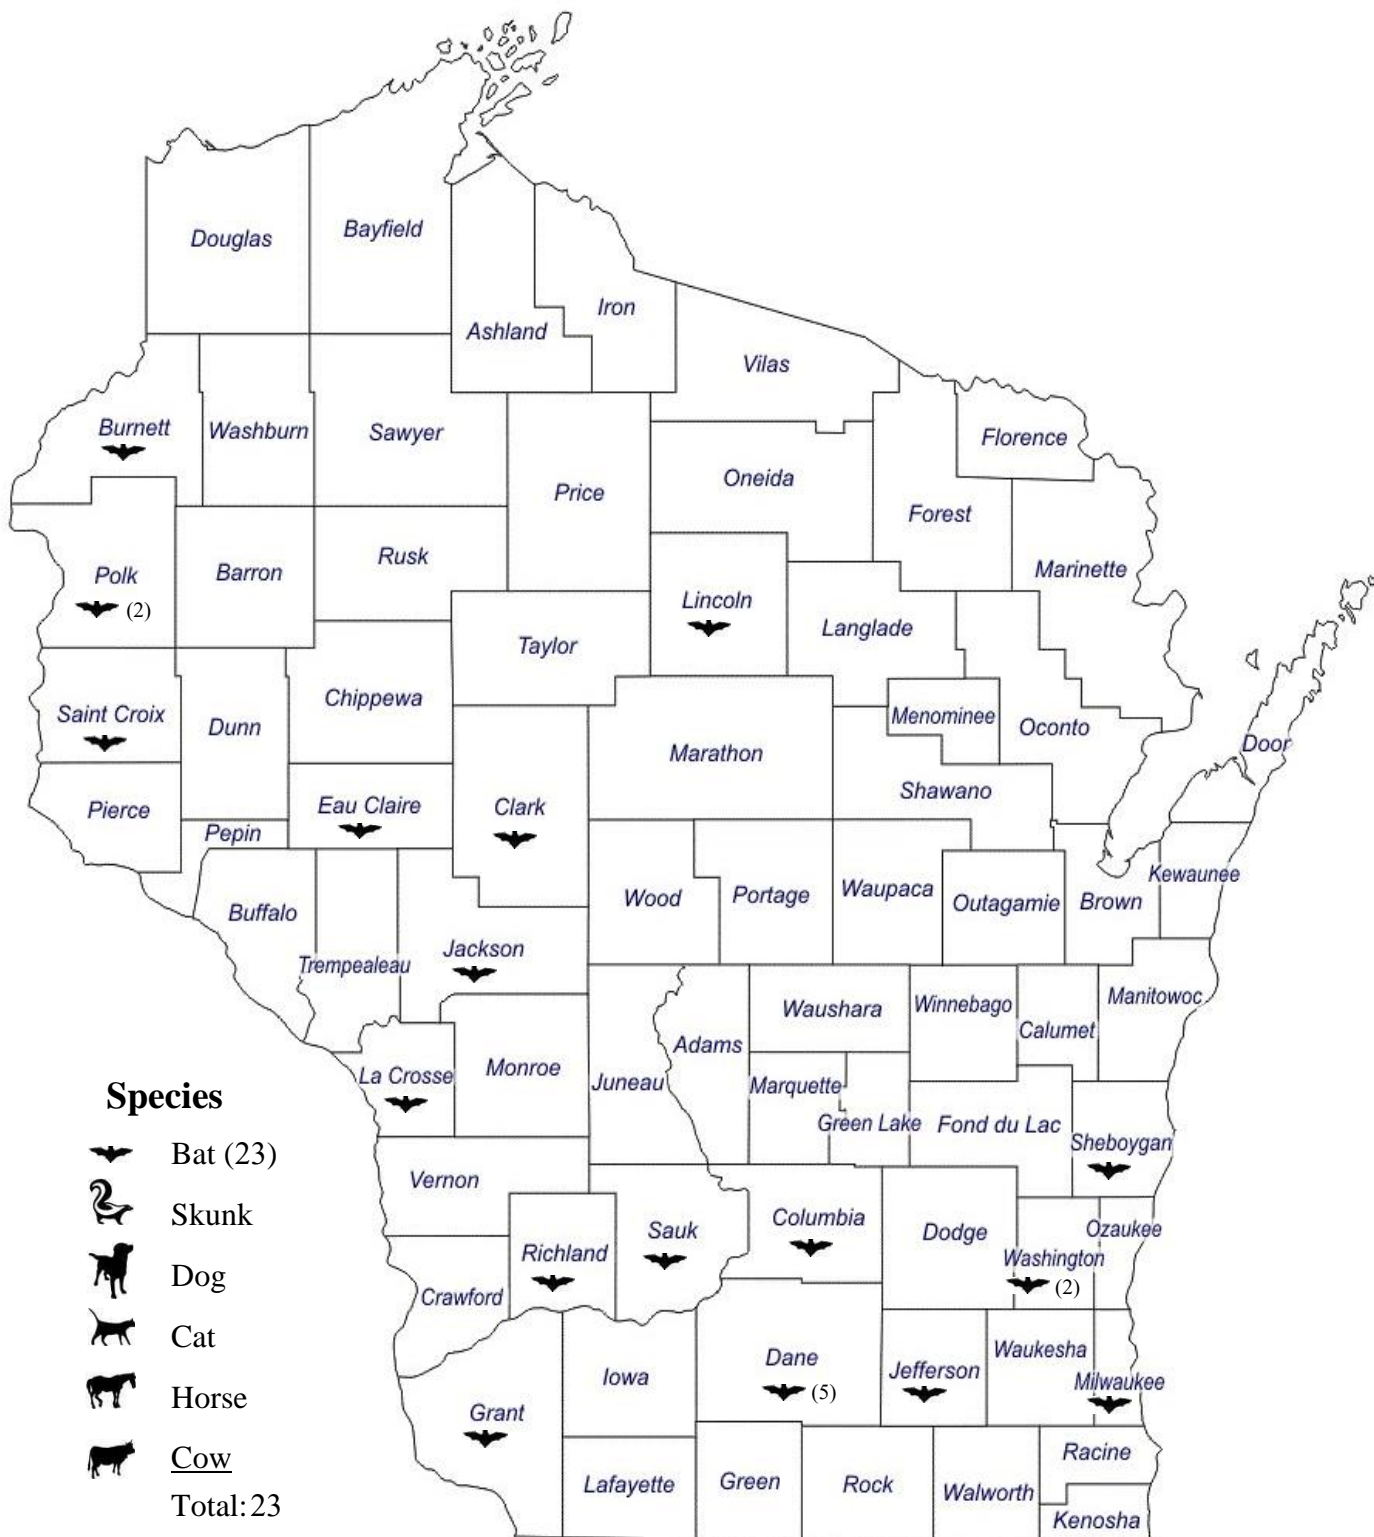

2024 Wisconsin Reported Rabies Cases

Last revised: September 12, 2024

Each icon represents one case. If multiple cases, the number is in parentheses.

Icons indicate counties with cases, but not the case location in those counties.