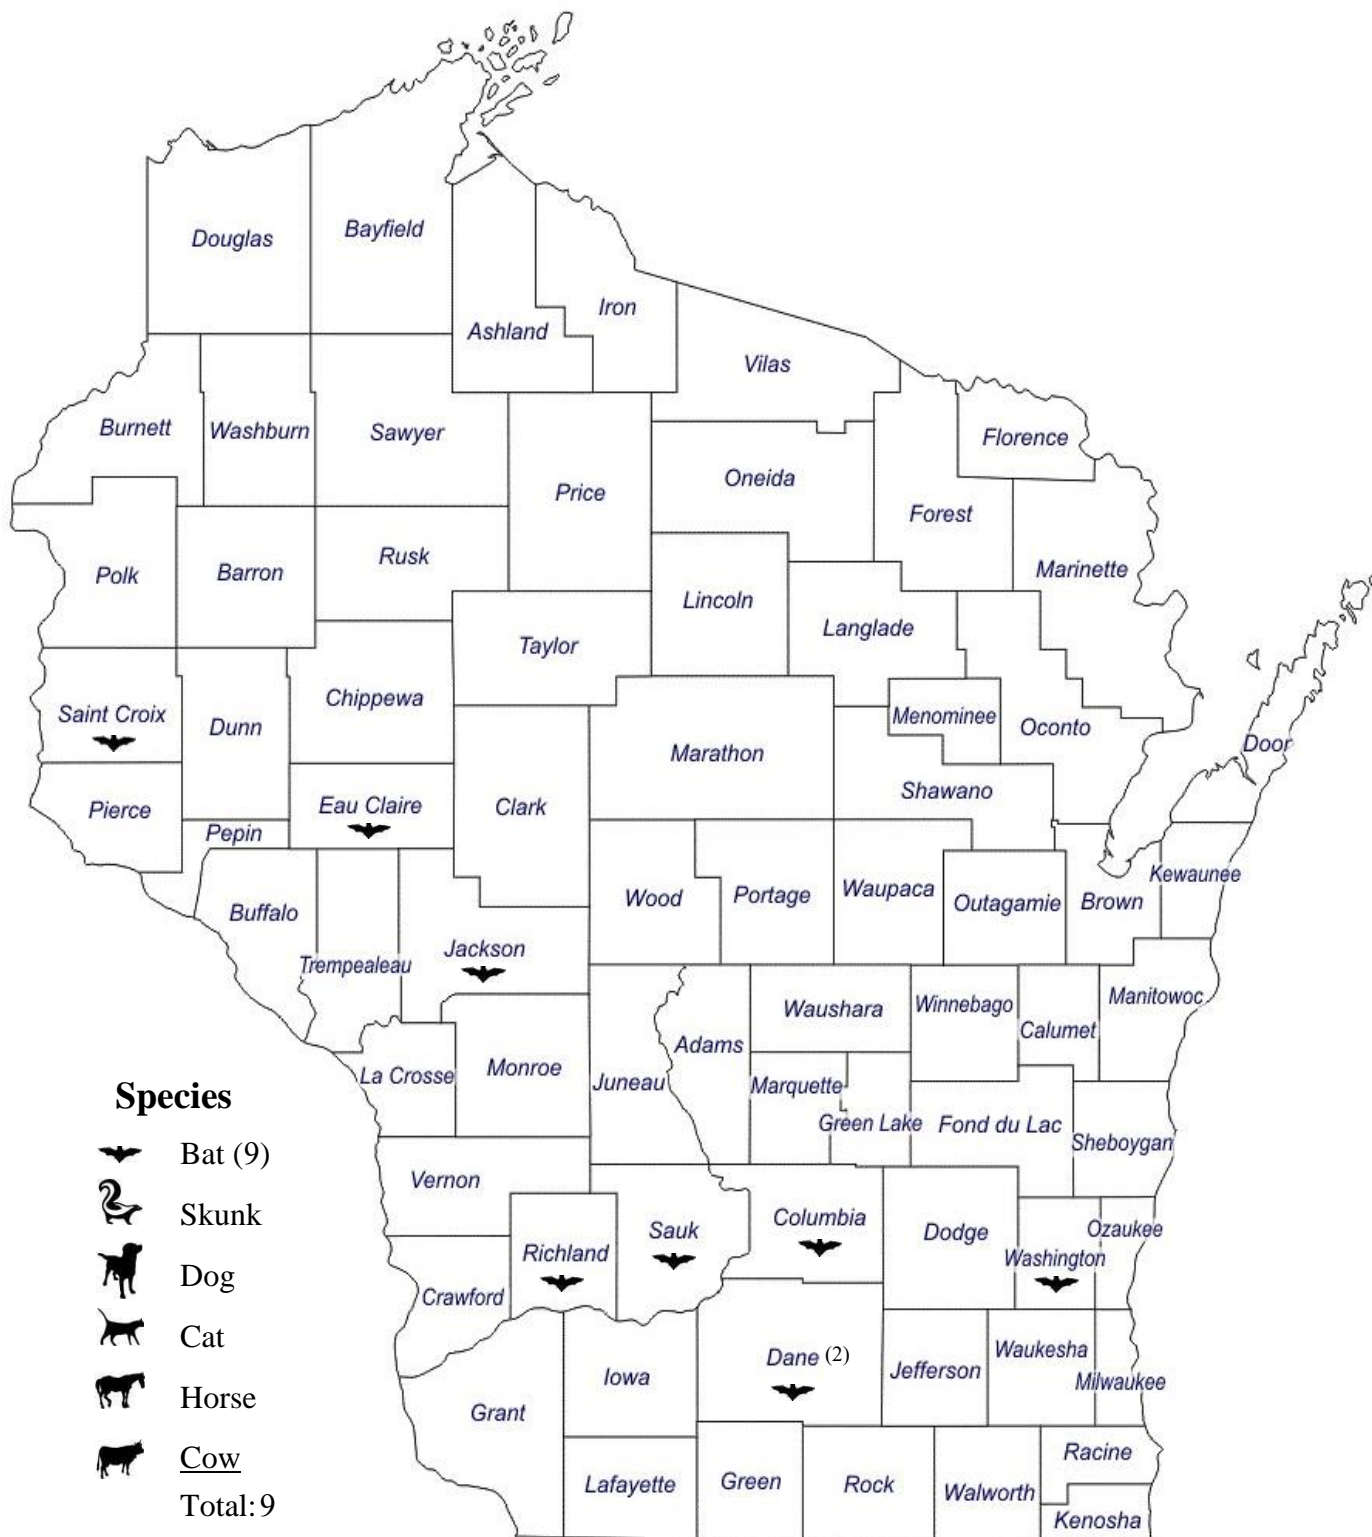

# 2024 Wisconsin Reported Rabies Cases

Last revised: July 18, 2024

Each icon represents one case. If multiple cases, the number is in parentheses.

Icons indicate counties with cases, but not the case location in those counties.