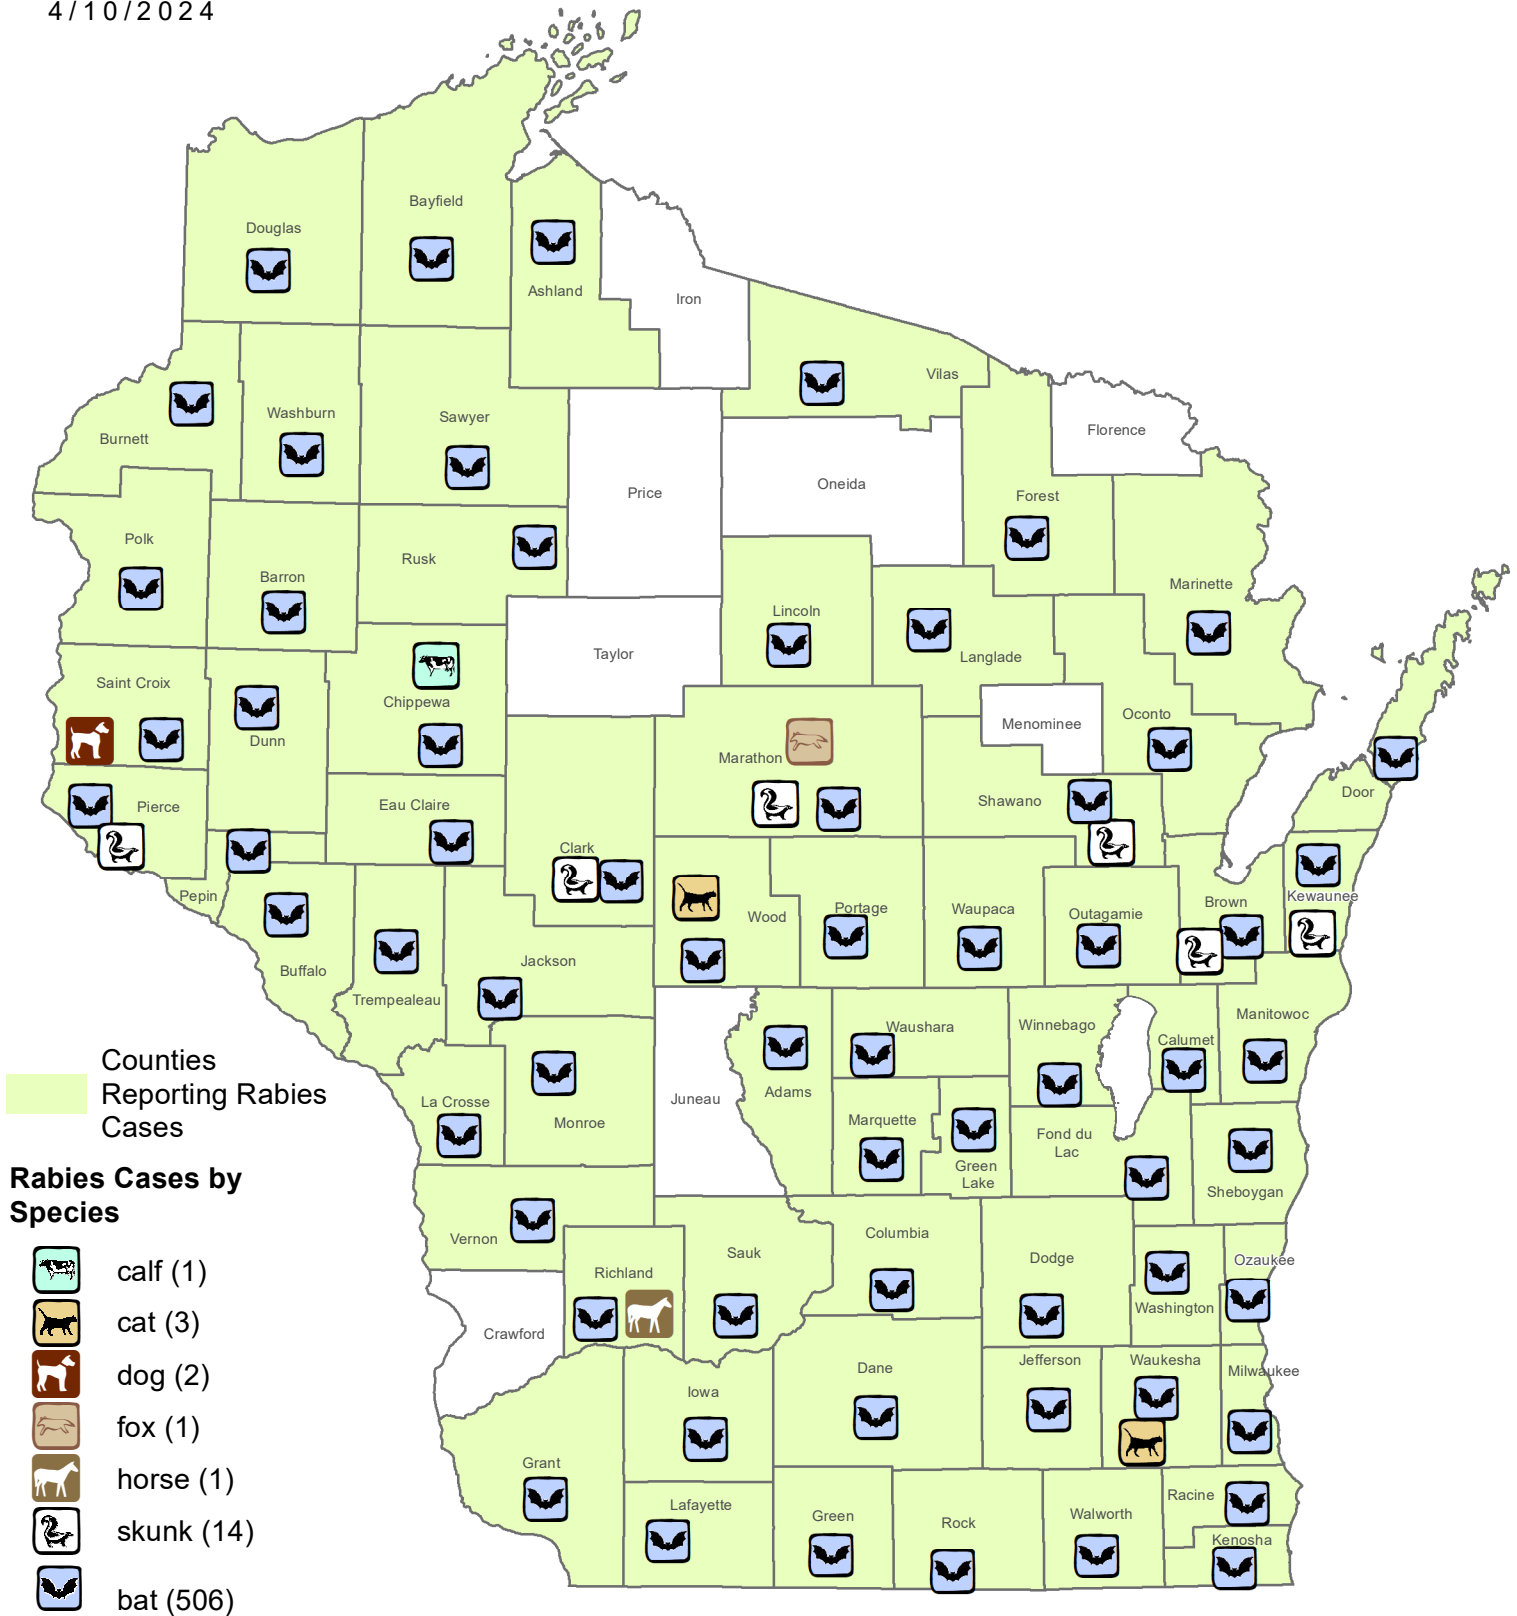

Reported Rabies Cases - 2002-2023

4/10/2024

Total = 528