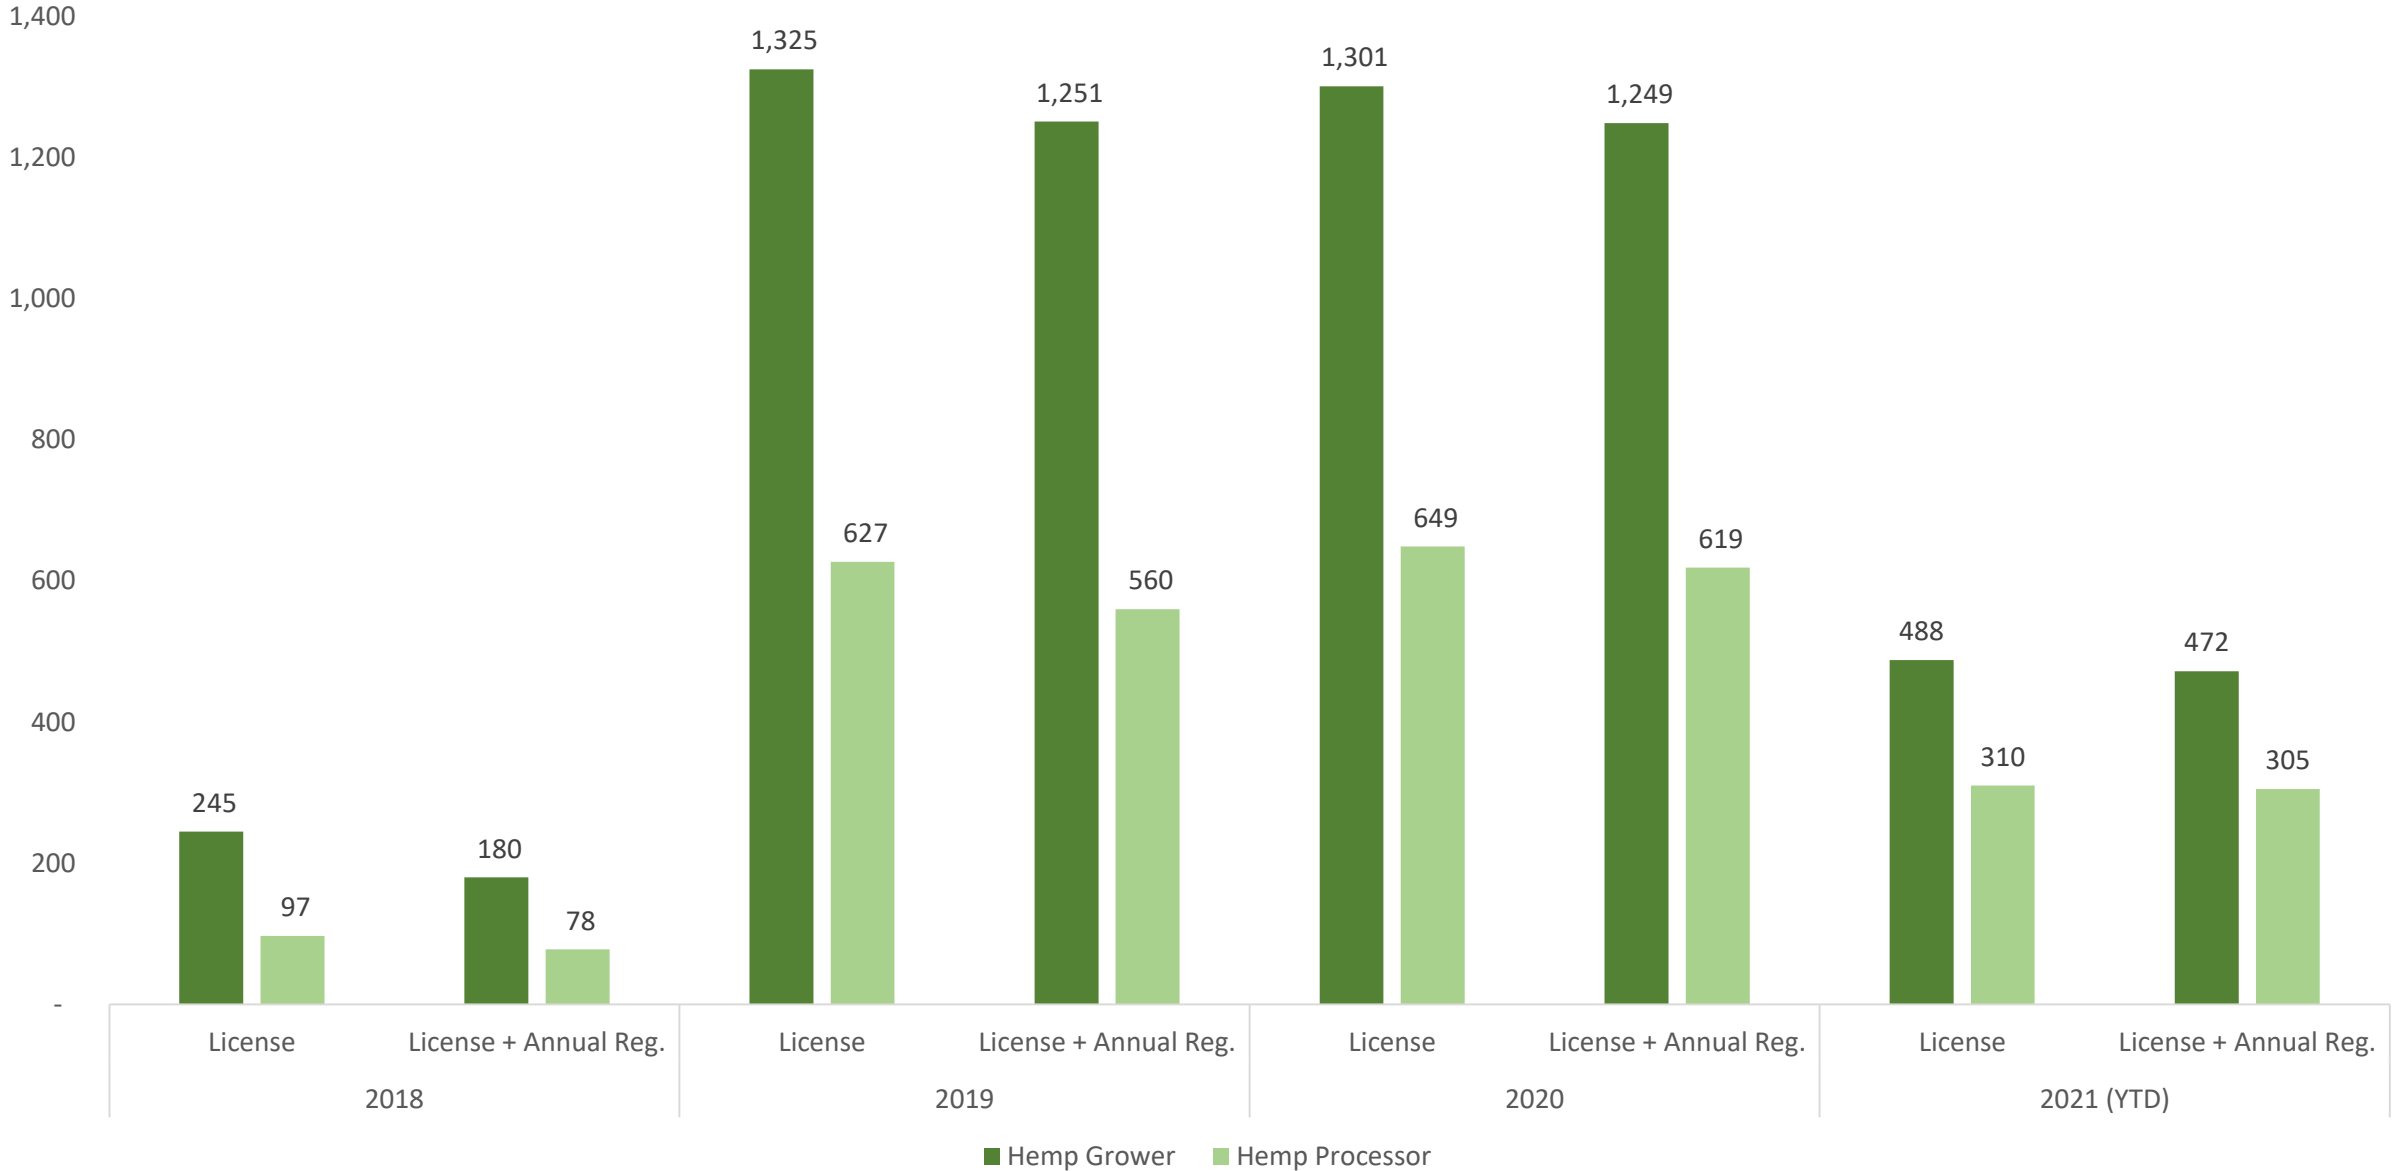

### 2021 Applications Received (through 3/29/21)

### 2018-2021 Applications Received

### 2018-2021 Licenses and Annual Registrations Issued

County	Acres		Locations	
	Reported	Planted	Reported	Planted
<b>Total</b>	<b>14,085</b>	<b>5,444</b>	<b>2,479</b>	<b>1,225</b>
Adams	111	32	27	19
Ashland	17	*	*	*
Barron	191	32	26	*
Bayfield	167	56	*	*
Brown	829	64	68	20
Buffalo	117	*	22	*
Burnett	76	*	11	*
Calumet	55	*	19	*
Chippewa	29	16	14	*
Clark	134	82	37	17
Columbia	668	139	49	22
Crawford	86	20	28	22
Dane	918	160	167	85
Dodge	177	55	55	28
Door	76	21	27	16
Douglas	36	23	*	*
Dunn	123	12	26	*
Eau Claire	106	35	38	13
Florence	21	*	*	*
Fond du Lac	216	153	46	31
Forest	*	*	*	*
Grant	408	49	42	25
Green	681	1082	65	26
Green Lake	48	*	12	*
Iowa	181	21	33	15
Iron	52	*	*	*
Jackson	583	37	31	19
Jefferson	203	101	76	38
Juneau	48	39	12	*
Kenosha	210	36	32	12
Kewaunee	49	16	16	*
La Crosse	89	25	25	11
Lafayette	346	64	71	35
Langlade	88	*	23	*
Lincoln	50	*		*

County	Acres		Locations	
	Reported	Planted	Reported	Planted
Manitowoc	158	27	38	21
Marathon	586	400	108	71
Marinette	31	*	*	*
Marquette	213	35	34	16
Menominee	*	*	*	*
Milwaukee	43	34	42	18
Monroe	308	79	54	18
Oconto	195	74	33	21
Oneida	16	*	11	*
Outagamie	168	45	45	24
Ozaukee	299	50	26	19
Pepin	33	22	12	*
Pierce	35	*	15	*
Polk	221	38	29	19
Portage	189	25	29	17
Price	12	*	*	*
Racine	161	27	48	22
Richland	73	36	25	11
Rock	1,479	1281	61	32
Rusk	20	*	*	*
Saint Croix	297	52	49	18
Sauk	159	66	38	20
Sawyer	20	*	*	*
Shawano	211	82	42	26
Sheboygan	166	60	54	31
Taylor	45	*	*	*
Trempealeau	76	17	20	12
Vernon	140	68	91	43
Vilas	*	*	*	*
Walworth	118	34	77	26
Washburn	36	*	*	*
Washington	222	65	74	42
Waukesha	150	20	53	23
Waupaca	324	93	62	32
Waushara	294	50	33	21
Winnebago	37	96	27	11
Wood	341	96	56	27