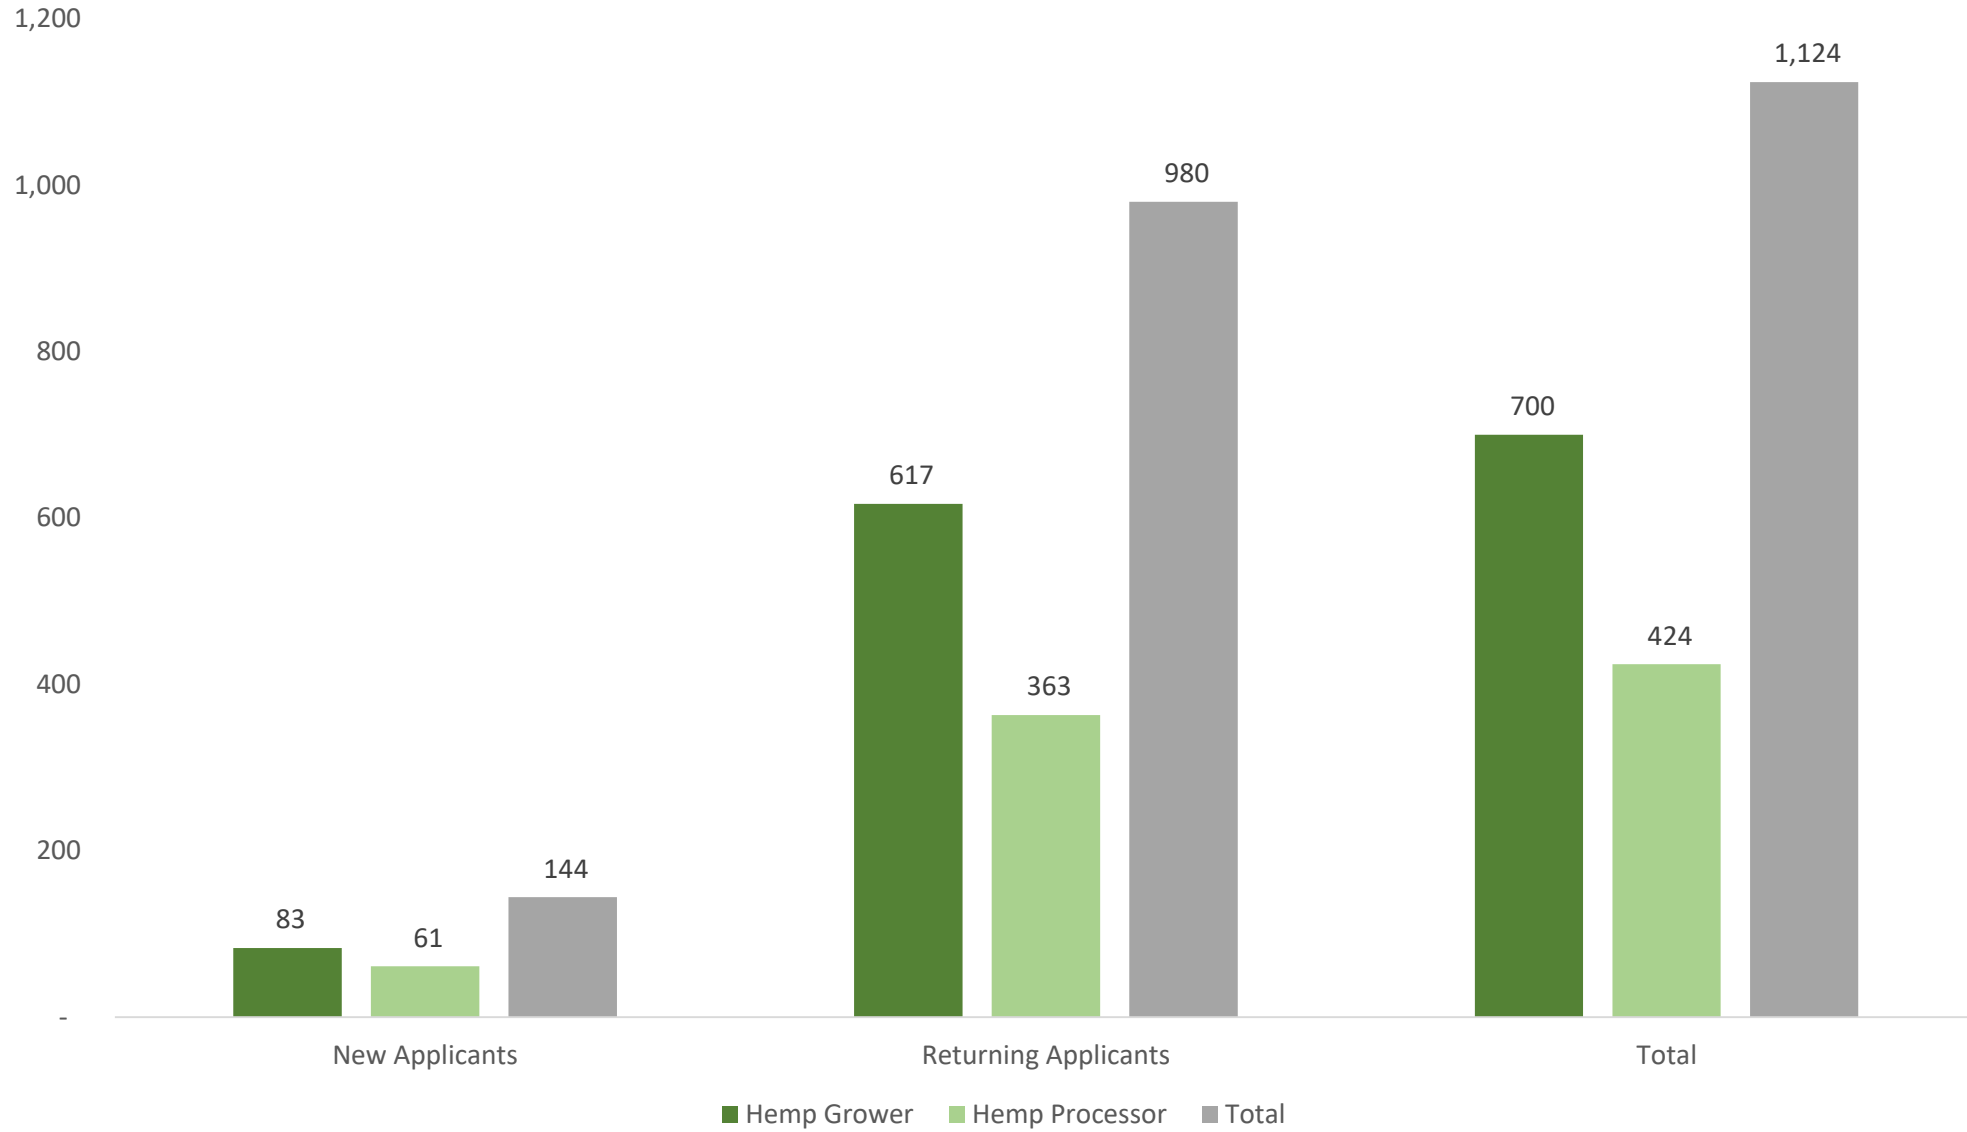

### 2021 Applications Received (through 3/29/21)

### 2018-2021 Applications Received

### 2018-2021 Licenses and Annual Registrations Issued

County	Acres		Locations	
	Reported	Planted	Reported	Planted
<b>Total</b>	<b>14,085</b>	<b>5,444</b>	<b>2,479</b>	<b>1,225</b>
Adams	111	32	27	19
Ashland	17	*	*	*
Barron	191	32	26	*
Bayfield	167	56	*	*
Brown	829	64	68	20
Buffalo	117	*	22	*
Burnett	76	*	11	*
Calumet	55	*	19	*
Chippewa	29	16	14	*
Clark	134	82	37	17
Columbia	668	139	49	22
Crawford	86	20	28	22
Dane	918	160	167	85
Dodge	177	55	55	28
Door	76	21	27	16
Douglas	36	23	*	*
Dunn	123	12	26	*
Eau Claire	106	35	38	13
Florence	21	*	*	*
Fond du Lac	216	153	46	31
Forest	*	*	*	*
Grant	408	49	42	25
Green	681	1082	65	26
Green Lake	48	*	12	*
Iowa	181	21	33	15
Iron	52	*	*	*
Jackson	583	37	31	19
Jefferson	203	101	76	38
Juneau	48	39	12	*
Kenosha	210	36	32	12
Kewaunee	49	16	16	*
La Crosse	89	25	25	11
Lafayette	346	64	71	35
Langlade	88	*	23	*
Lincoln	50	*		*

County	Acres		Locations	
	Reported	Planted	Reported	Planted
Manitowoc	158	27	38	21
Marathon	586	400	108	71
Marinette	31	*	*	*
Marquette	213	35	34	16
Menominee	*	*	*	*
Milwaukee	43	34	42	18
Monroe	308	79	54	18
Oconto	195	74	33	21
Oneida	16	*	11	*
Outagamie	168	45	45	24
Ozaukee	299	50	26	19
Pepin	33	22	12	*
Pierce	35	*	15	*
Polk	221	38	29	19
Portage	189	25	29	17
Price	12	*	*	*
Racine	161	27	48	22
Richland	73	36	25	11
Rock	1,479	1281	61	32
Rusk	20	*	*	*
Saint Croix	297	52	49	18
Sauk	159	66	38	20
Sawyer	20	*	*	*
Shawano	211	82	42	26
Sheboygan	166	60	54	31
Taylor	45	*	*	*
Trempealeau	76	17	20	12
Vernon	140	68	91	43
Vilas	*	*	*	*
Walworth	118	34	77	26
Washburn	36	*	*	*
Washington	222	65	74	42
Waukesha	150	20	53	23
Waupaca	324	93	62	32
Waushara	294	50	33	21
Winnebago	37	96	27	11
Wood	341	96	56	27