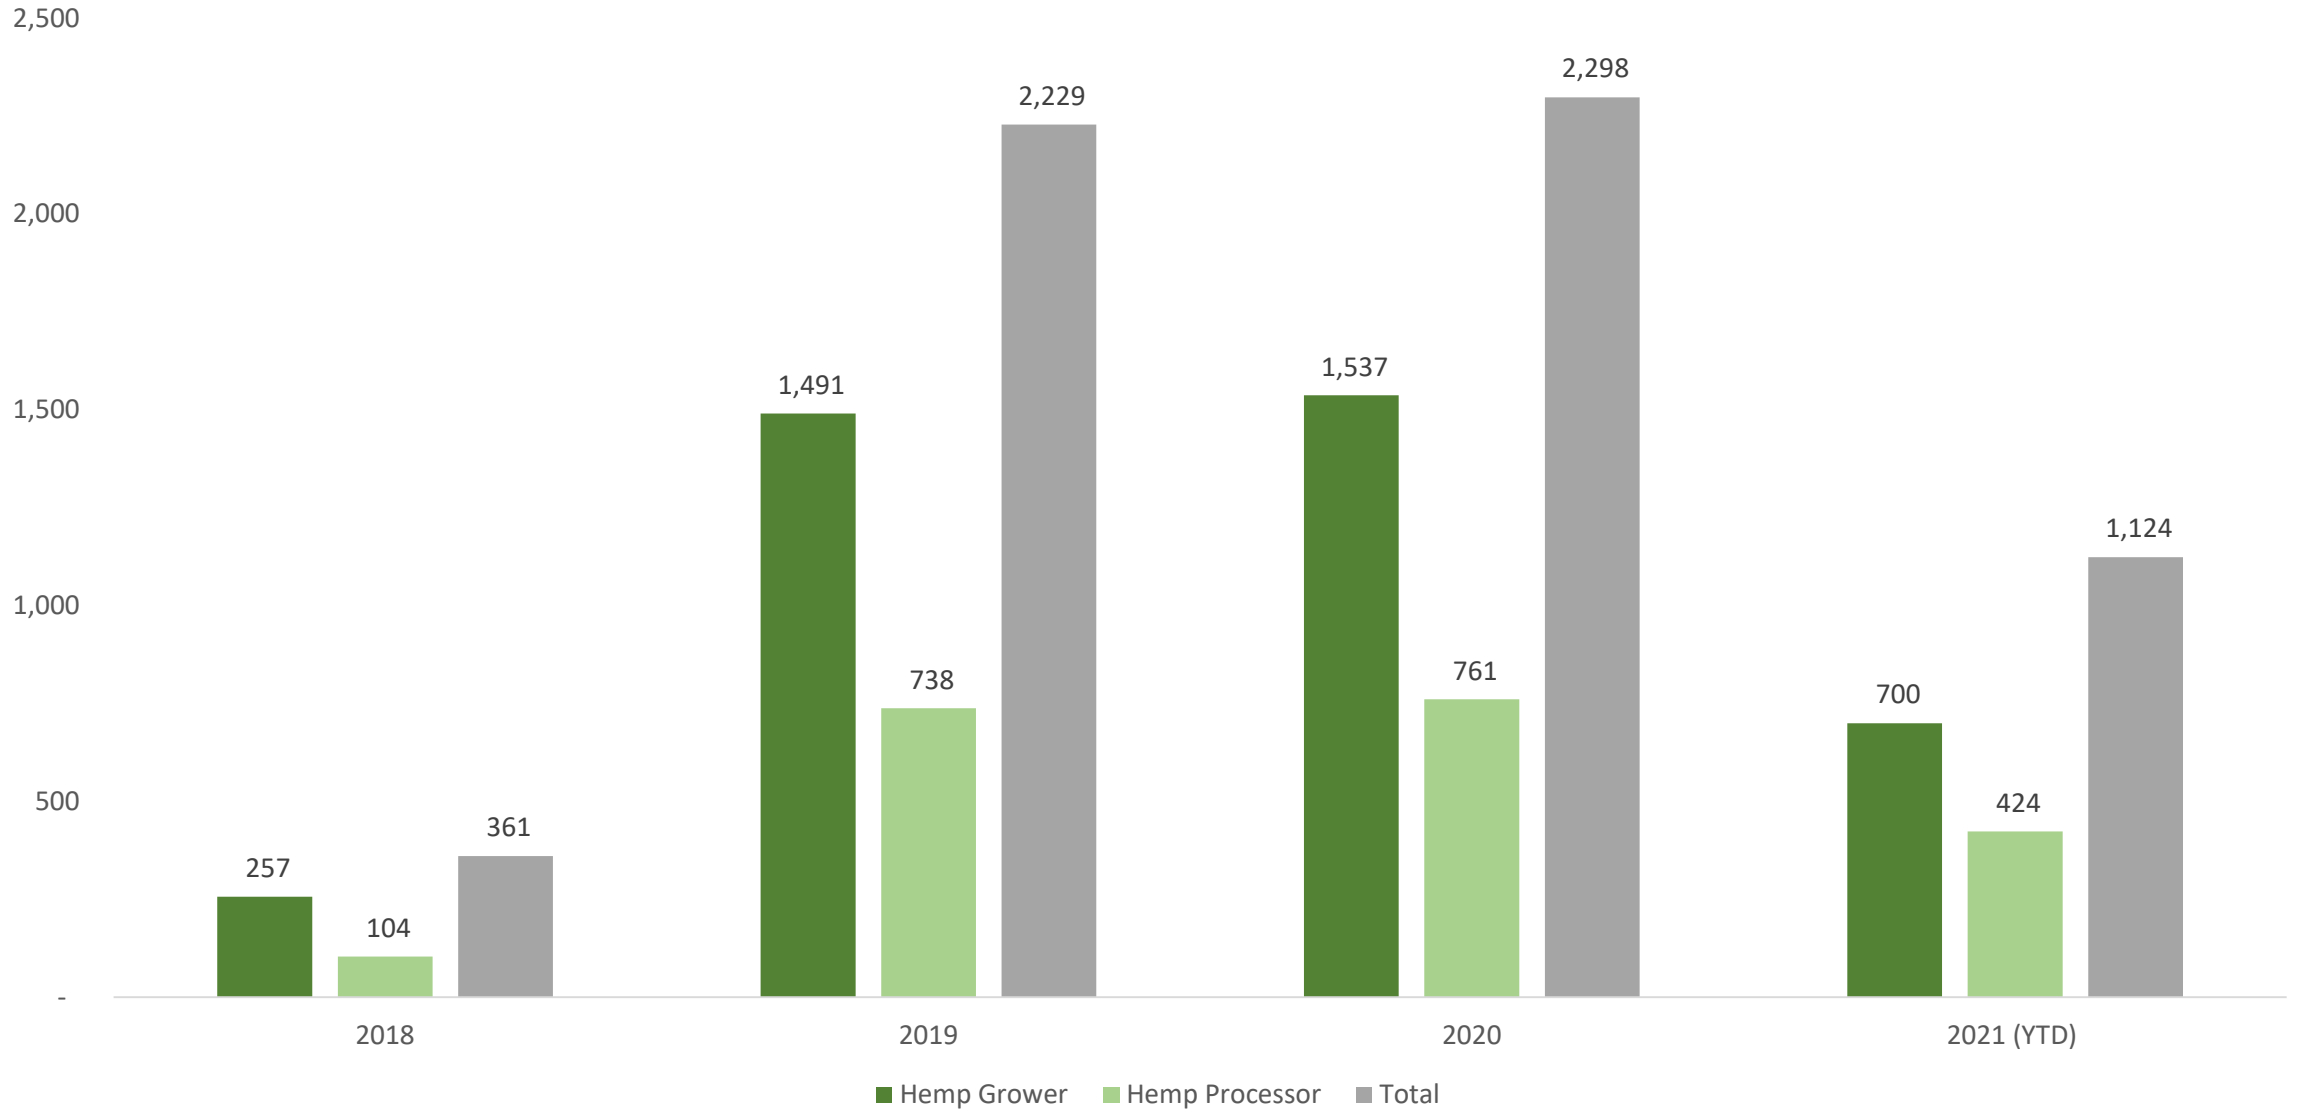

### 2021 Applications Received (through 3/29/21)

### 2018-2021 Applications Received

### 2018-2021 Licenses and Annual Registrations Issued

County	Acres		Locations	
	Reported	Planted	Reported	Planted
<b>Total</b>	<b>14,085</b>	<b>5,444</b>	<b>2,479</b>	<b>1,225</b>
Adams	111	32	27	19
Ashland	17	*	*	*
Barron	191	32	26	*
Bayfield	167	56	*	*
Brown	829	64	68	20
Buffalo	117	*	22	*
Burnett	76	*	11	*
Calumet	55	*	19	*
Chippewa	29	16	14	*
Clark	134	82	37	17
Columbia	668	139	49	22
Crawford	86	20	28	22
Dane	918	160	167	85
Dodge	177	55	55	28
Door	76	21	27	16
Douglas	36	23	*	*
Dunn	123	12	26	*
Eau Claire	106	35	38	13
Florence	21	*	*	*
Fond du Lac	216	153	46	31
Forest	*	*	*	*
Grant	408	49	42	25
Green	681	1082	65	26
Green Lake	48	*	12	*
Iowa	181	21	33	15
Iron	52	*	*	*
Jackson	583	37	31	19
Jefferson	203	101	76	38
Juneau	48	39	12	*
Kenosha	210	36	32	12
Kewaunee	49	16	16	*
La Crosse	89	25	25	11
Lafayette	346	64	71	35
Langlade	88	*	23	*
Lincoln	50	*		*

County	Acres		Locations	
	Reported	Planted	Reported	Planted
Manitowoc	158	27	38	21
Marathon	586	400	108	71
Marinette	31	*	*	*
Marquette	213	35	34	16
Menominee	*	*	*	*
Milwaukee	43	34	42	18
Monroe	308	79	54	18
Oconto	195	74	33	21
Oneida	16	*	11	*
Outagamie	168	45	45	24
Ozaukee	299	50	26	19
Pepin	33	22	12	*
Pierce	35	*	15	*
Polk	221	38	29	19
Portage	189	25	29	17
Price	12	*	*	*
Racine	161	27	48	22
Richland	73	36	25	11
Rock	1,479	1281	61	32
Rusk	20	*	*	*
Saint Croix	297	52	49	18
Sauk	159	66	38	20
Sawyer	20	*	*	*
Shawano	211	82	42	26
Sheboygan	166	60	54	31
Taylor	45	*	*	*
Trempealeau	76	17	20	12
Vernon	140	68	91	43
Vilas	*	*	*	*
Walworth	118	34	77	26
Washburn	36	*	*	*
Washington	222	65	74	42
Waukesha	150	20	53	23
Waupaca	324	93	62	32
Waushara	294	50	33	21
Winnebago	37	96	27	11
Wood	341	96	56	27