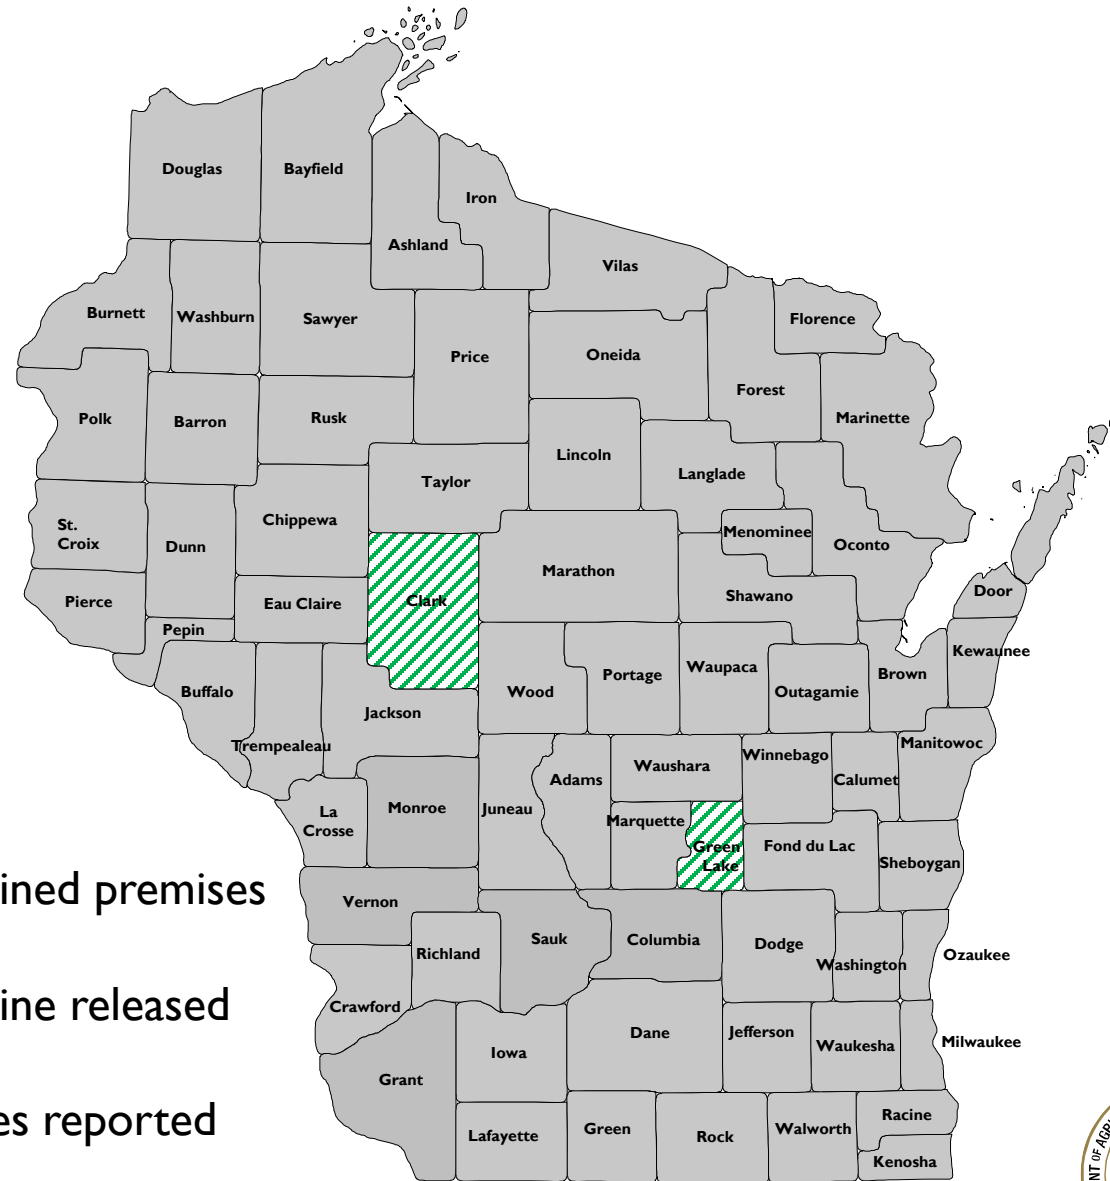

EHM Reported Cases 2025

- Clark, Green Lake counties previously quarantined (now released)

as of 2/27/25