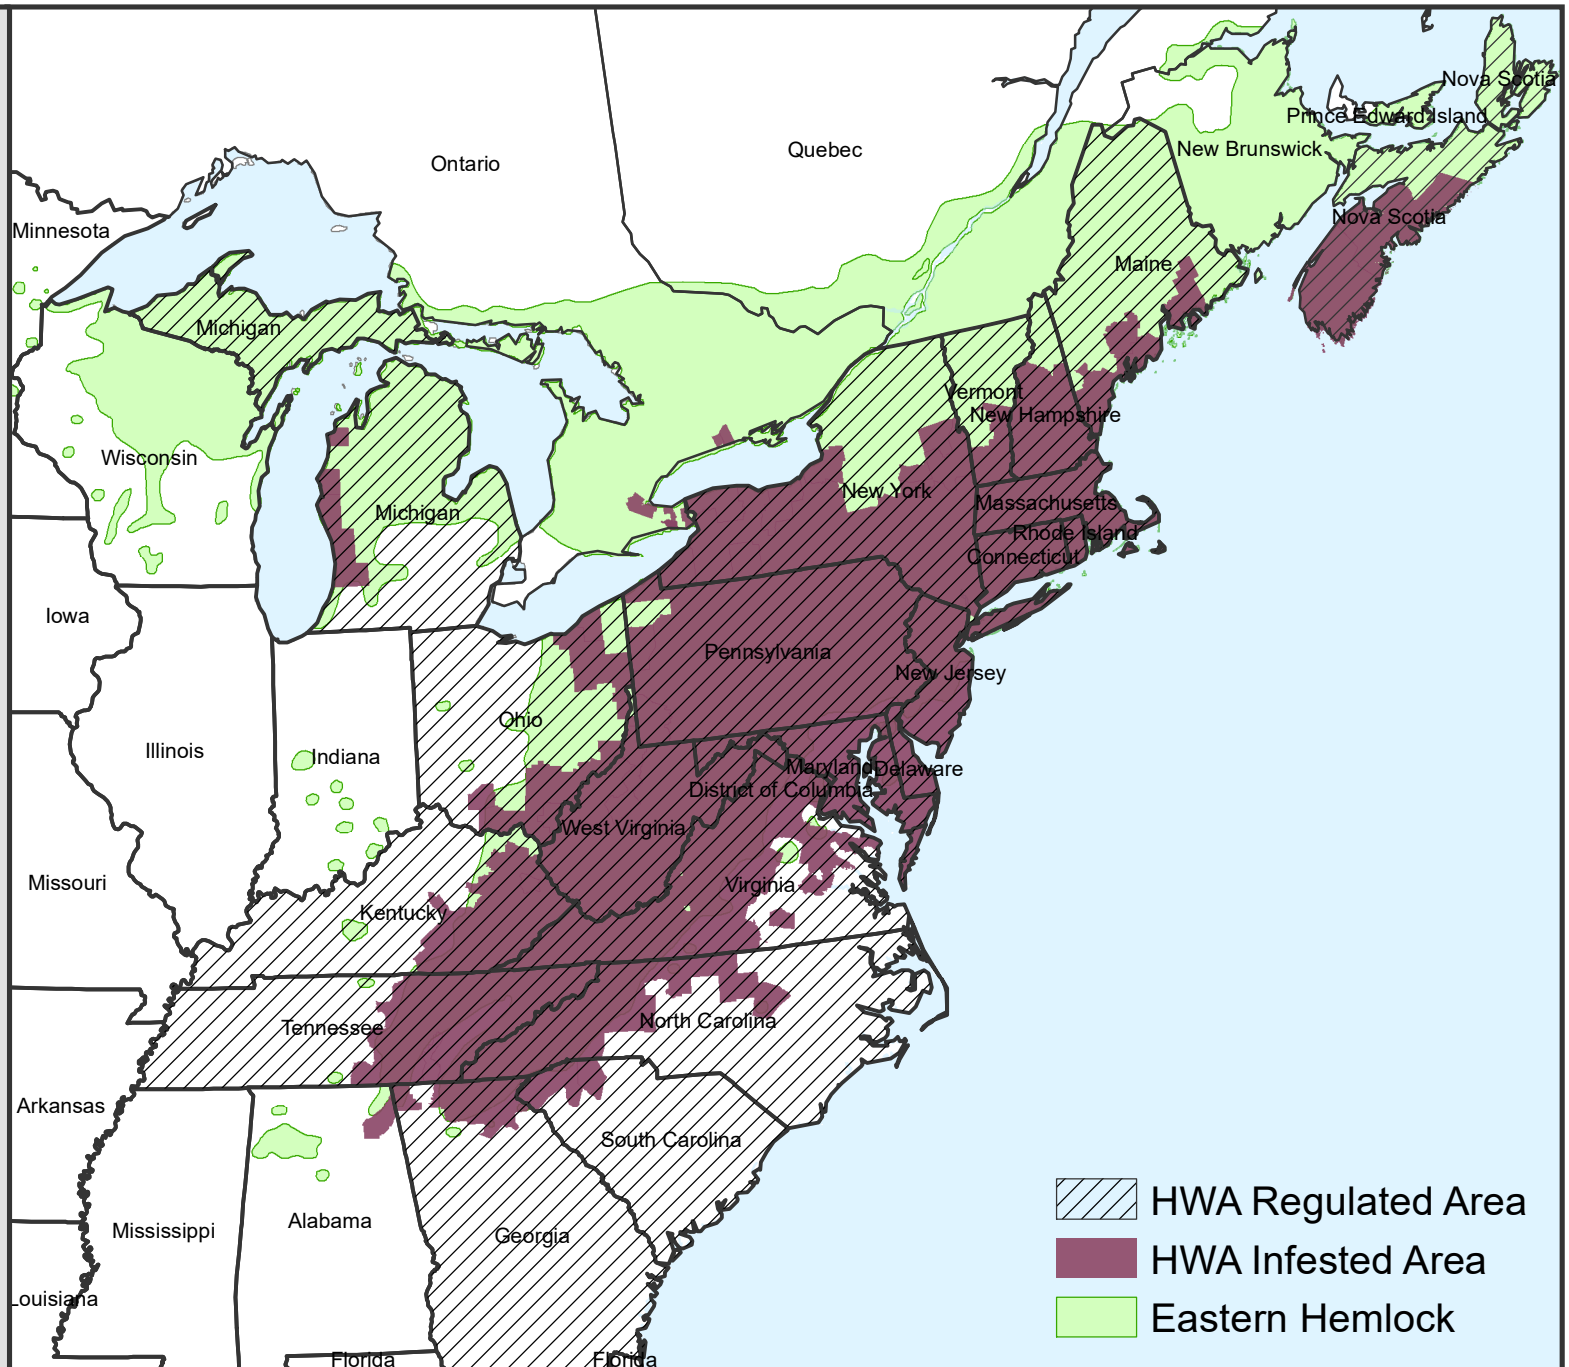

Hemlock Woolly Adelgid Regulated Area for Hemlock Shipped to Wisconsin

Hemlock Woolly Adelgid is an invasive insect that has caused widespread hemlock mortality in 20 eastern states. Along the west coast it does not reach damaging levels on western hemlock, but could be introduced on nursery stock grown there. Wisconsin's exterior quarantine therefore restricts hemlock nursery stock from regulated areas. For more information see ATCP 21.16.

Bureau of Plant Industry
 Division of Agricultural Resource Management
 State of Wisconsin, Department of Agriculture,
 Trade and Consumer Protection
 Last updated: 12/19/2023

-  HWA Regulated Area
-  HWA Infested Area
-  Eastern Hemlock