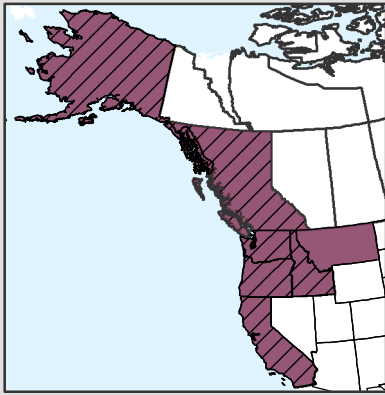

Hemlock Woolly Adelgid Regulated Area for Hemlock Shipped to Wisconsin

Hemlock Woolly Adelgid is an invasive insect that has caused widespread hemlock mortality in 20 eastern states. Along the west coast it does not reach damaging levels on western hemlock, but could be introduced on nursery stock grown there. Wisconsin's exterior quarantine therefore restricts hemlock nursery stock from regulated areas. For more information see ATCP 21.16.

Bureau of Plant Industry
 Division of Agricultural Resource Management
 State of Wisconsin, Department of Agriculture,
 Trade and Consumer Protection
 Last updated: 12/19/2023

-  HWA Regulated Area
-  HWA Infested Area
-  Eastern Hemlock