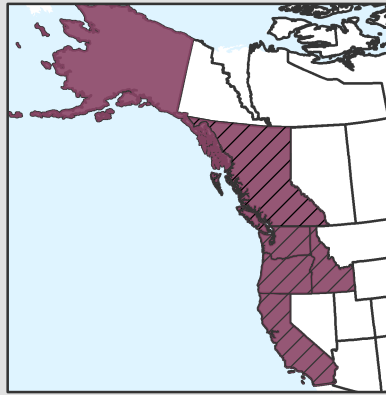

Hemlock Woolly Adelgid Regulated Area for Hemlock Shipped to Wisconsin

Hemlock Woolly Adelgid is an invasive insect that has caused widespread hemlock mortality in 20 eastern states. Along the west coast it does not reach damaging levels on western hemlock, but could be introduced on nursery stock grown there. Wisconsin's exterior quarantine therefore restricts hemlock nursery stock from regulated areas. For more information see ATCP 21.16.