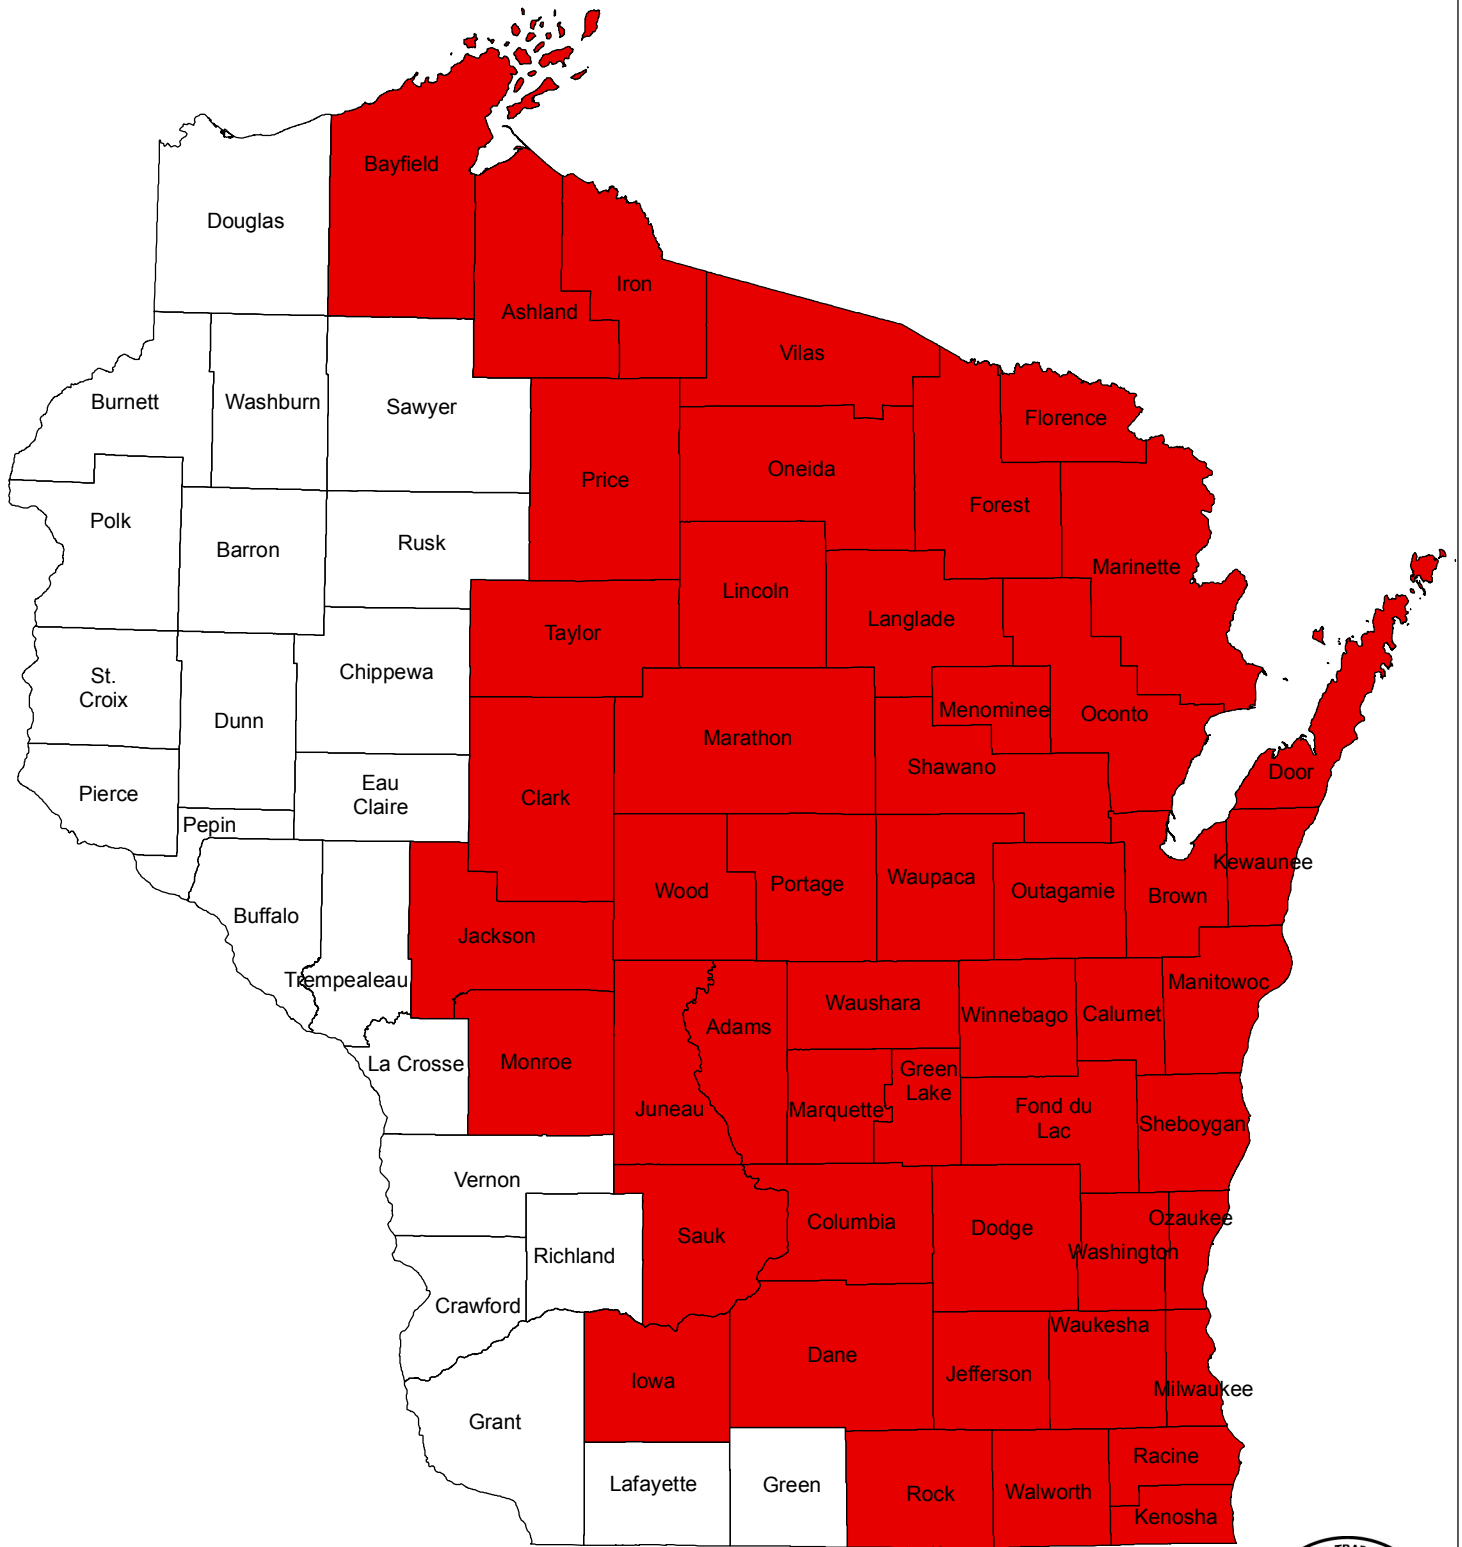

# Wisconsin Gypsy Moth Quarantined Counties Effective March 1, 2017

 Quarantined County