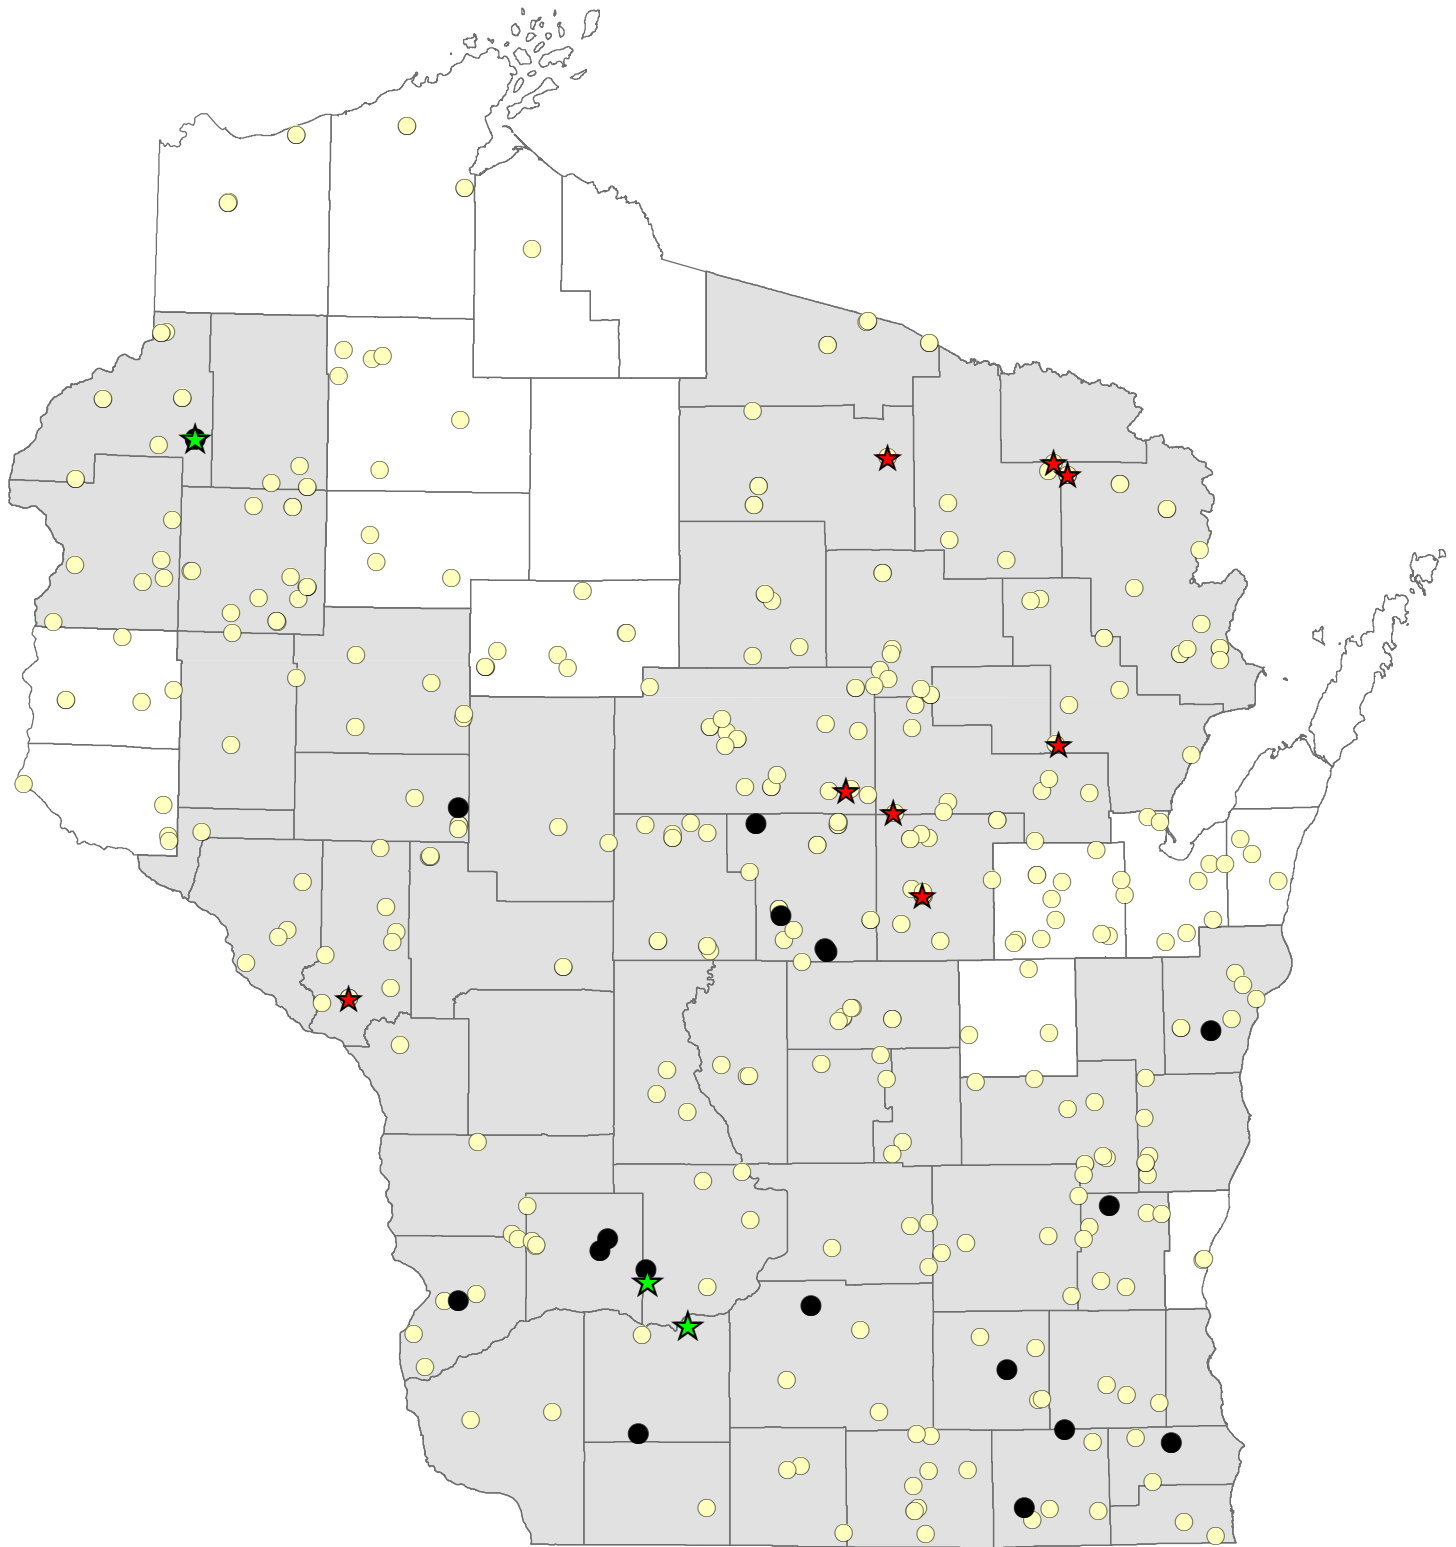

Registered Deer Farms and Past/Current CWD Farms October 2020

- ★ Hunting Ranches Infected with CWD Currently in Operation
- ★ Deer Farm Infected with CWD Currently in Operation
- Past Positive CWD Farms, Depopulated
- Currently Registered Farm-Raised Deer Farms
- CWD Affected Counties