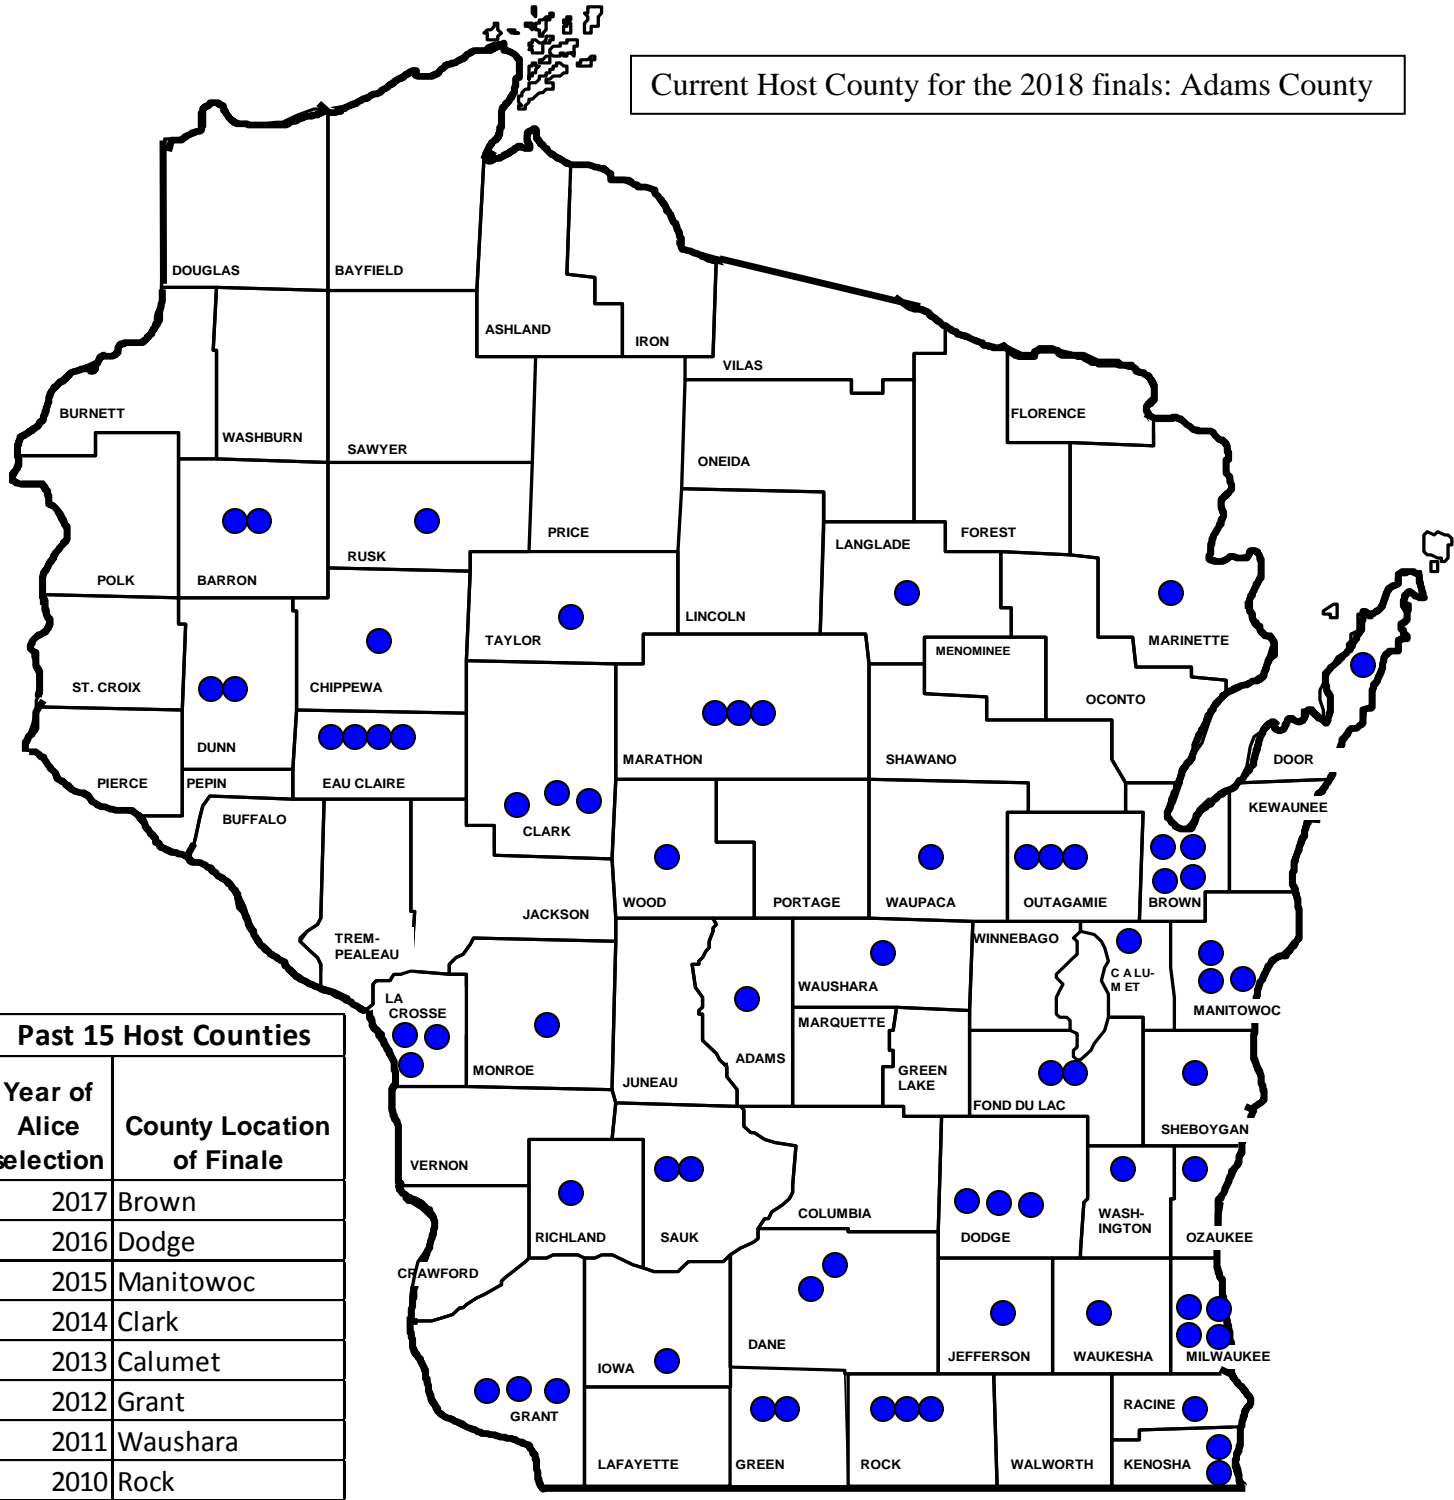

Alice in Dairyland Finals Locations: 1948-2018

Current Host County for the 2018 finals: Adams County

Past 15 Host Counties	
Year of Alice selection	County Location of Finale
2017	Brown
2016	Dodge
2015	Manitowoc
2014	Clark
2013	Calumet
2012	Grant
2011	Waushara
2010	Rock
2009	Racine
2008	Sheboygan
2007	Chippewa
2006	Ozaukee
2005	Taylor
2004	Iowa
2003	Fond du Lac