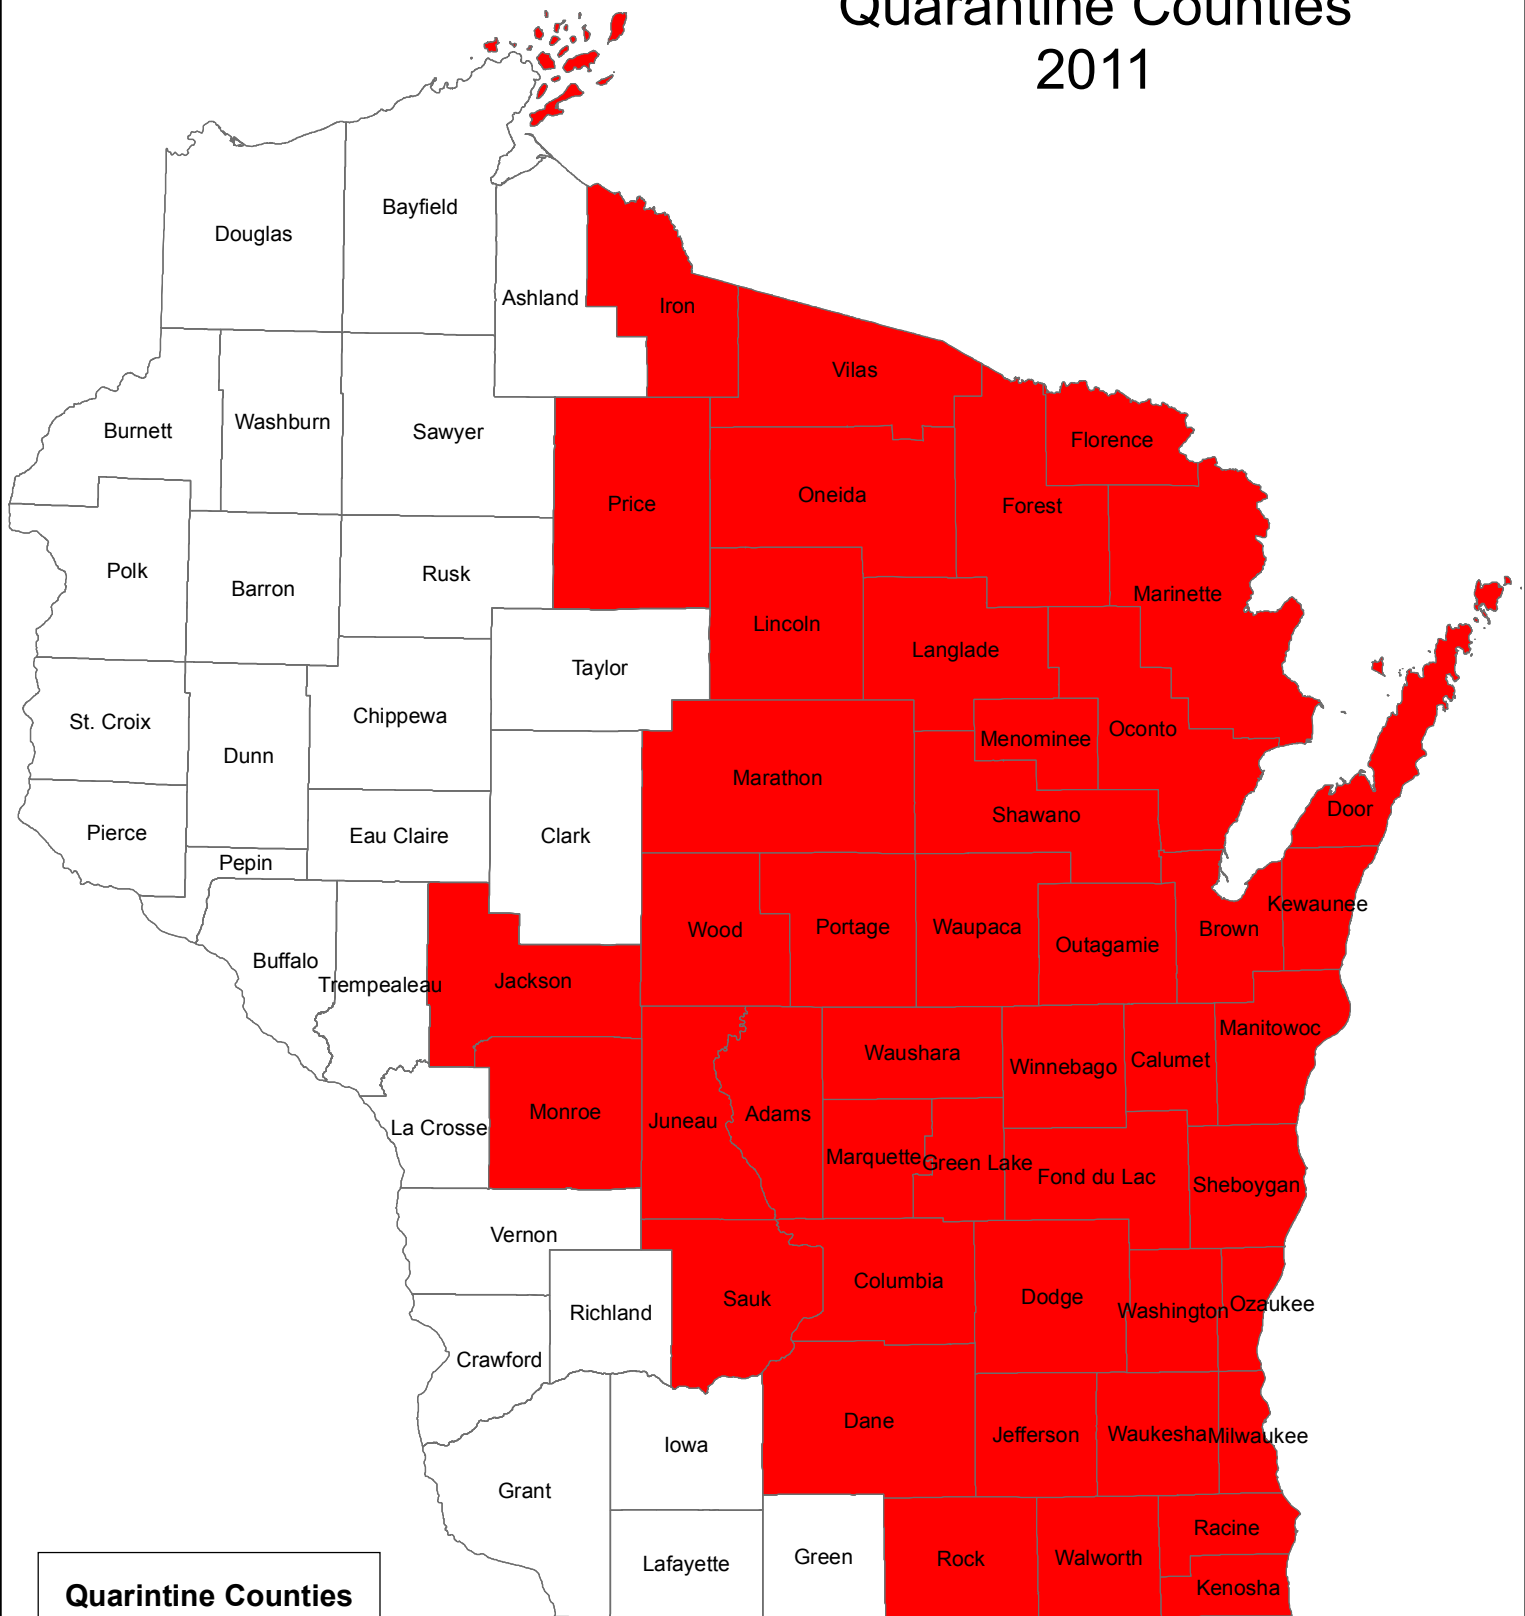

Wisconsin Gypsy Moth Quarantine Counties 2011

Quarantine Counties

- Non-Quarantine
- Quarantine